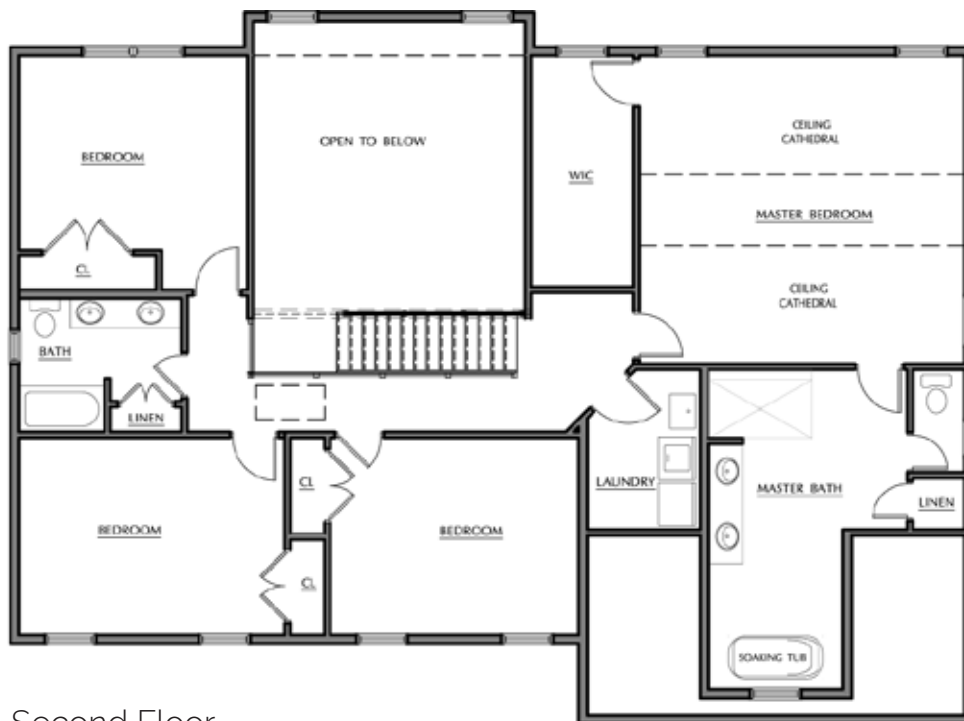

# GRAND PRINCETON

3,181 Sq. Ft.  
4 Bedrooms - 2.5 Baths

First Floor

Second Floor